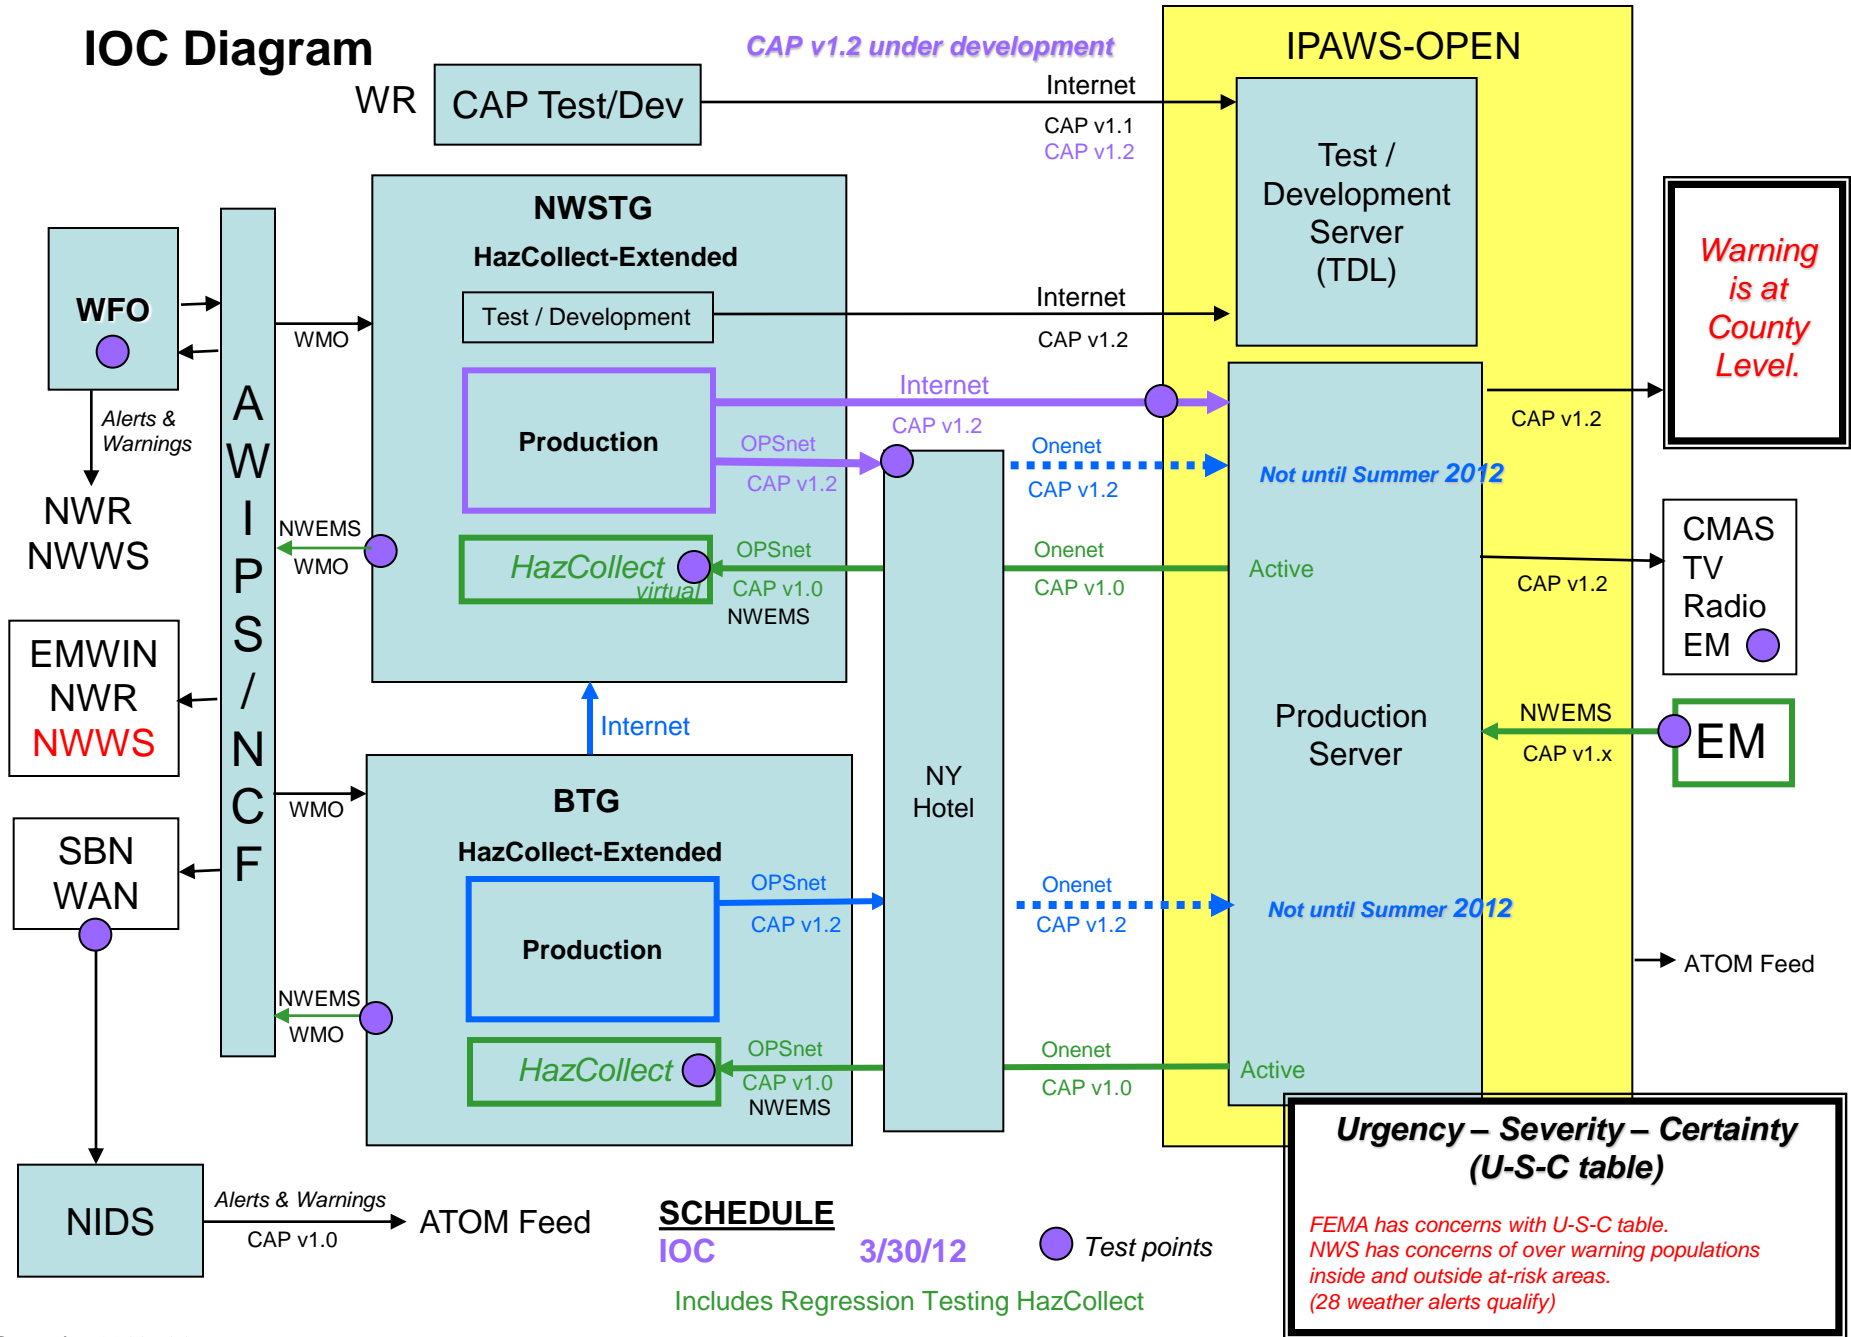

IOC Diagram

IOC Diagram - Simple

Warning is at County Level.

CMAS
TV
Radio
EM

EM

ATOM Feed

IOC Test

IOC demonstrates;

- HazCollect Legacy
 - Virtualization
 - Change in client server DMIS-IPAWS
- HazCollect-Extended connectivity to IPAWS-OPEN via Internet
- HazCollect-Extended communication with NY Hotel via OPSnet.

Test Path	Circuit	System
EM to HazCollect	OPSnet	HazCollect
Failover to BTG HazCollect	OPSnet	HazCollect
Fallback to Operational HazCollect	OPSnet	HazCollect
WFO to IPAWS	Internet	HazCollect-Extended
WFO to NY Hotel	OPSnet	HazCollect-Extended

FOC Diagram