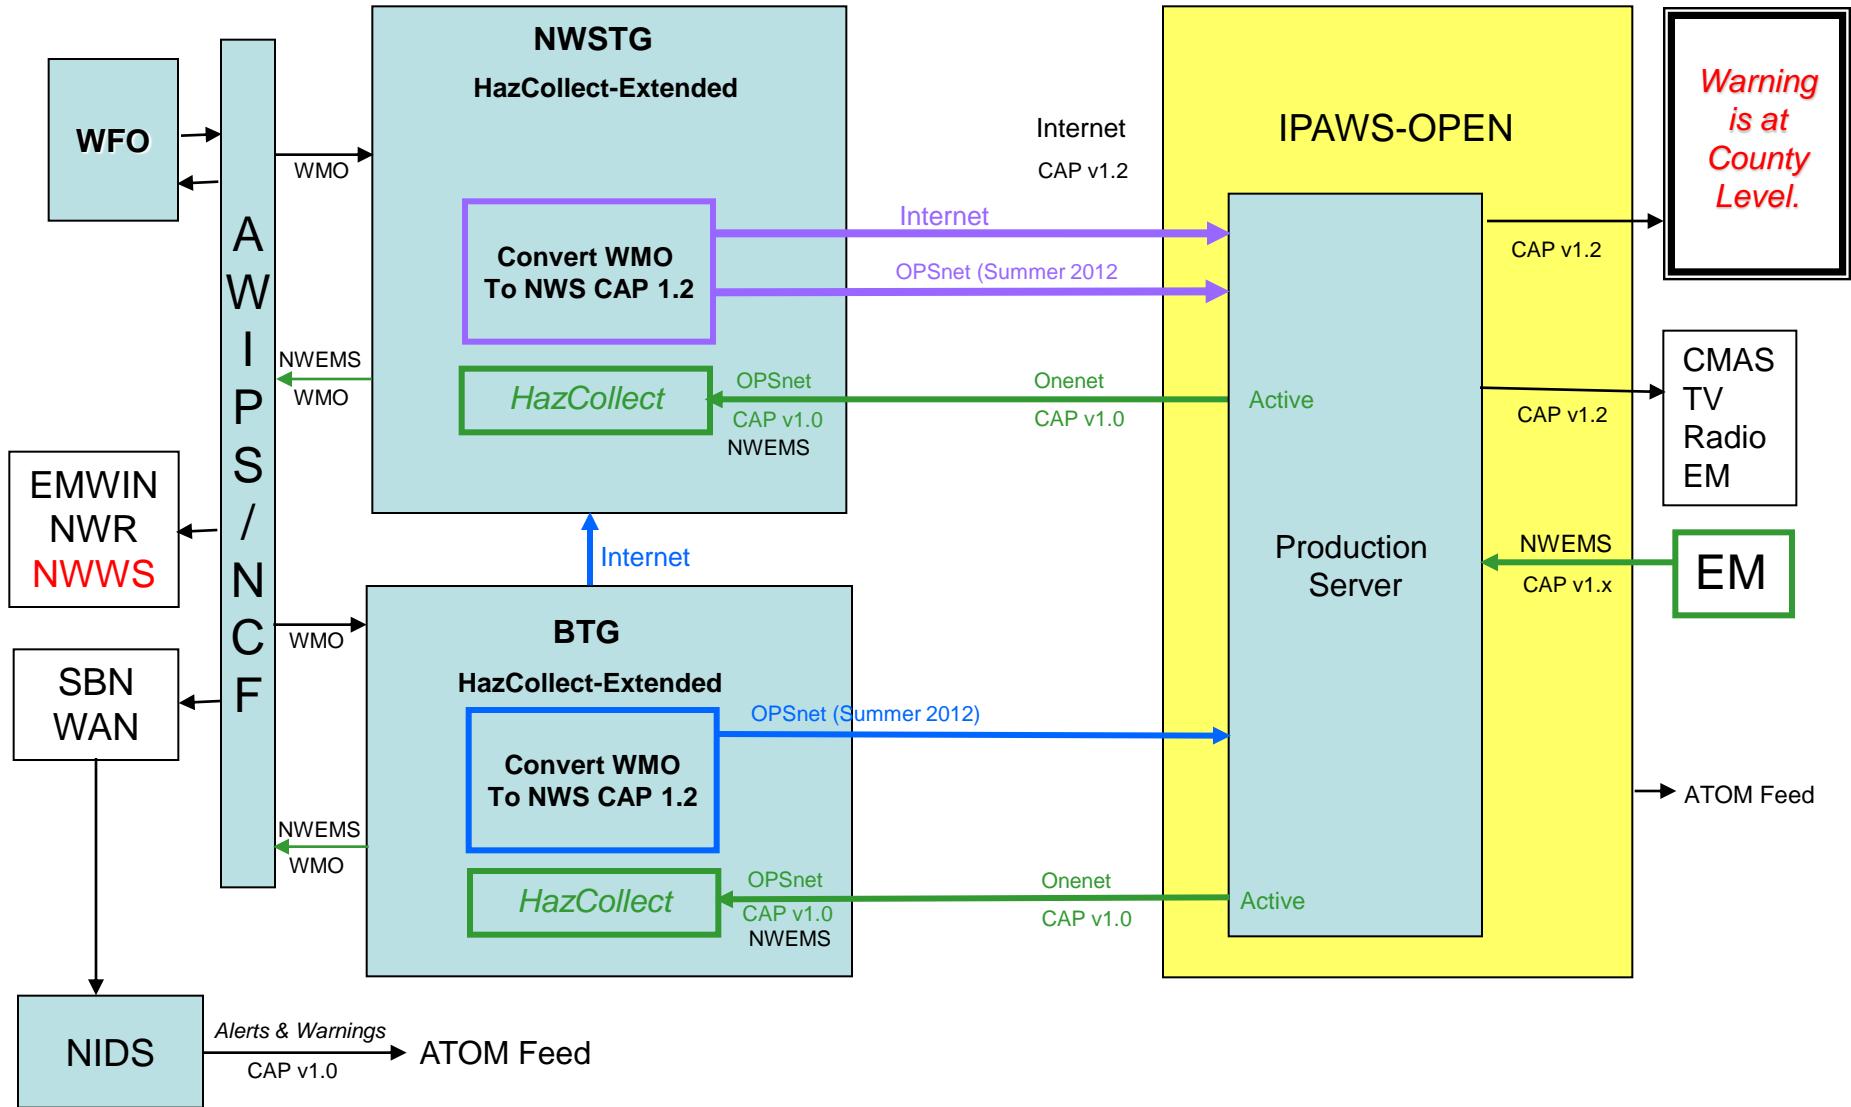

IOC Diagram

IOC Diagram - Simple

Warning is at County Level.

CMAS
TV
Radio
EM

EM

ATOM Feed

IOC Test

IOC demonstrates;

- HazCollect Legacy
 - Virtualization
 - Change in client server DMIS-IPAWS
- HazCollect-Extended connectivity to IPAWS-OPEN via Internet
- HazCollect-Extended communication with NY Hotel via OPSnet.

Test Path	Circuit	System
EM to HazCollect	OPSnet	HazCollect
Failover to BTG HazCollect	OPSnet	HazCollect
Fallback to Operational HazCollect	OPSnet	HazCollect
WFO to IPAWS	Internet	HazCollect-Extended
WFO to NY Hotel	OPSnet	HazCollect-Extended

FOC Diagram